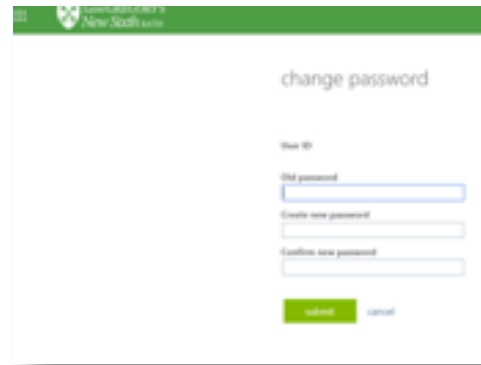

Step 7: Please wait between 5 – 30 mins for your new password to replicate to the Google servers.

Step 8: Now browse to <https://classroom.google.com>

Step 9: You can now sign in with your school email address i.e. **19bloggsJ@st-gregorys.org.uk** and enter the new password you just changed.

Step 10: Once in Google Classroom you will see all of your classes.

REMEMBER: Your new password will now be used to access ALL school portals including:

Google Classrooms

Microsoft Emails

Show My Homework