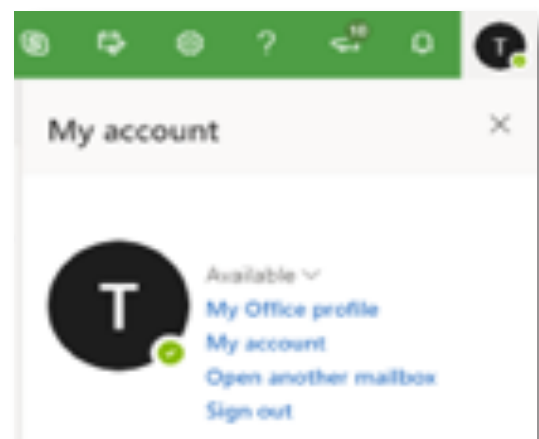

**Step 2:** Sign in if you already know your password, if not select '**Forgot password**'.

**Step 3:** You may be prompted to enter additional security questions in order to sign into your school email. You will need to add your parents' email address and mobile telephone number so that you are able to recover your passwords in future.

**Step 4:** Change your current password.

**Step 5:** Click on your name icon top right of your email and select **My Account**. (see example right).