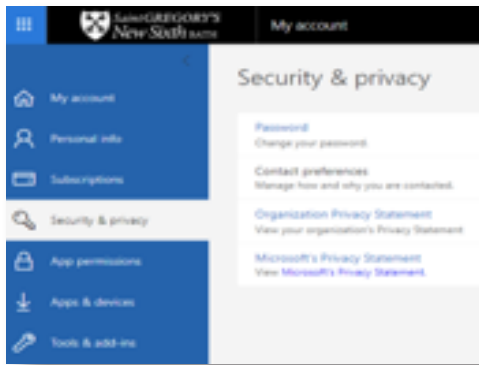

Step 7: Please wait between 5 – 30 mins for your new password to replicate to the Google servers.

Step 8: Now browse to <https://classroom.google.com>

Step 9: You can now sign in with your school email address i.e. **19bloggsJ@st-gregorys.org.uk** and enter the new password you just changed.

Step 10: Once in Google Classroom you will see all of your classes.

REMEMBER: Your new password will now be used to access ALL school portals including:

Google Classrooms

Microsoft Emails

Show My Homework